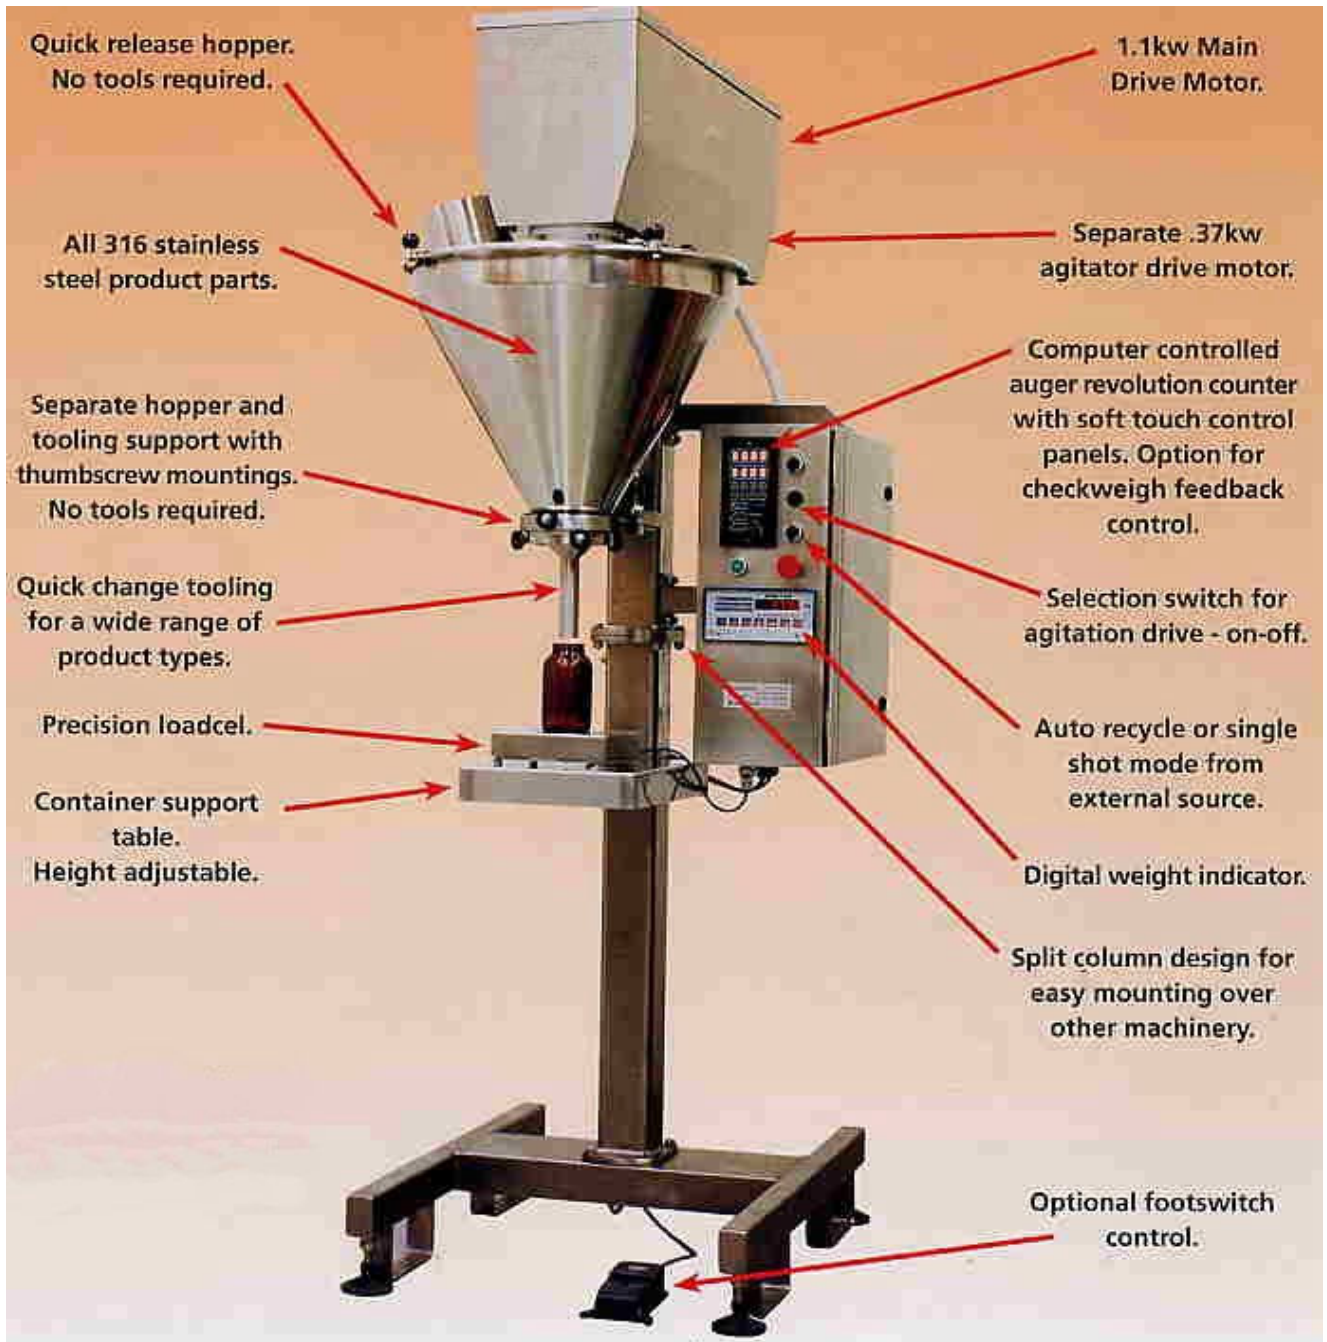

AUGER FILLING MACHINE

The Auger Filling Machine features both volumetric and weight filling capabilities.

The machine features are all 316 stainless steel product contact parts, and a special finish for the food and pharmaceutical industries and an electronic drive system. (No clutch brake unit).